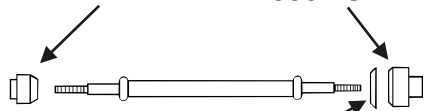

Supplied cup washer
15.03.43.39

It is recommended that a factory service manual be purchased prior to performing any work on your car or truck.

© 2002 Energy Suspension. All rights reserved.
May not be reproduced, in any form, or by any means, without the written consent of Energy Suspension.

17097

Updated 14/FEB/02 BRH