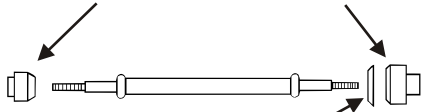

Installation Instructions

For Strut Rod bushing Set # 4-7119

1131 VIA CALLEJON, SAN CLEMENTE, CA 92673

7082
1.187" O.A.L.

7082
1.187" O.A.L.

7081
1.080" O.A.L.

7080
1.414" O.A.L.

Supplied cup washer
15.03.43.39