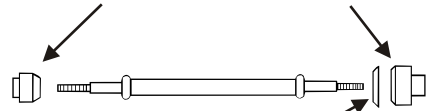

Supplied cup washer
15.03.43.39

It is recommended that a factory service manual be purchased prior to performing any work on your car or truck.

© 2002 Energy Suspension. All rights reserved.
May not be reproduced, in any form, or by any means, without the written consent of Energy Suspension.

17097

Updated 14/FEB/02 BRH