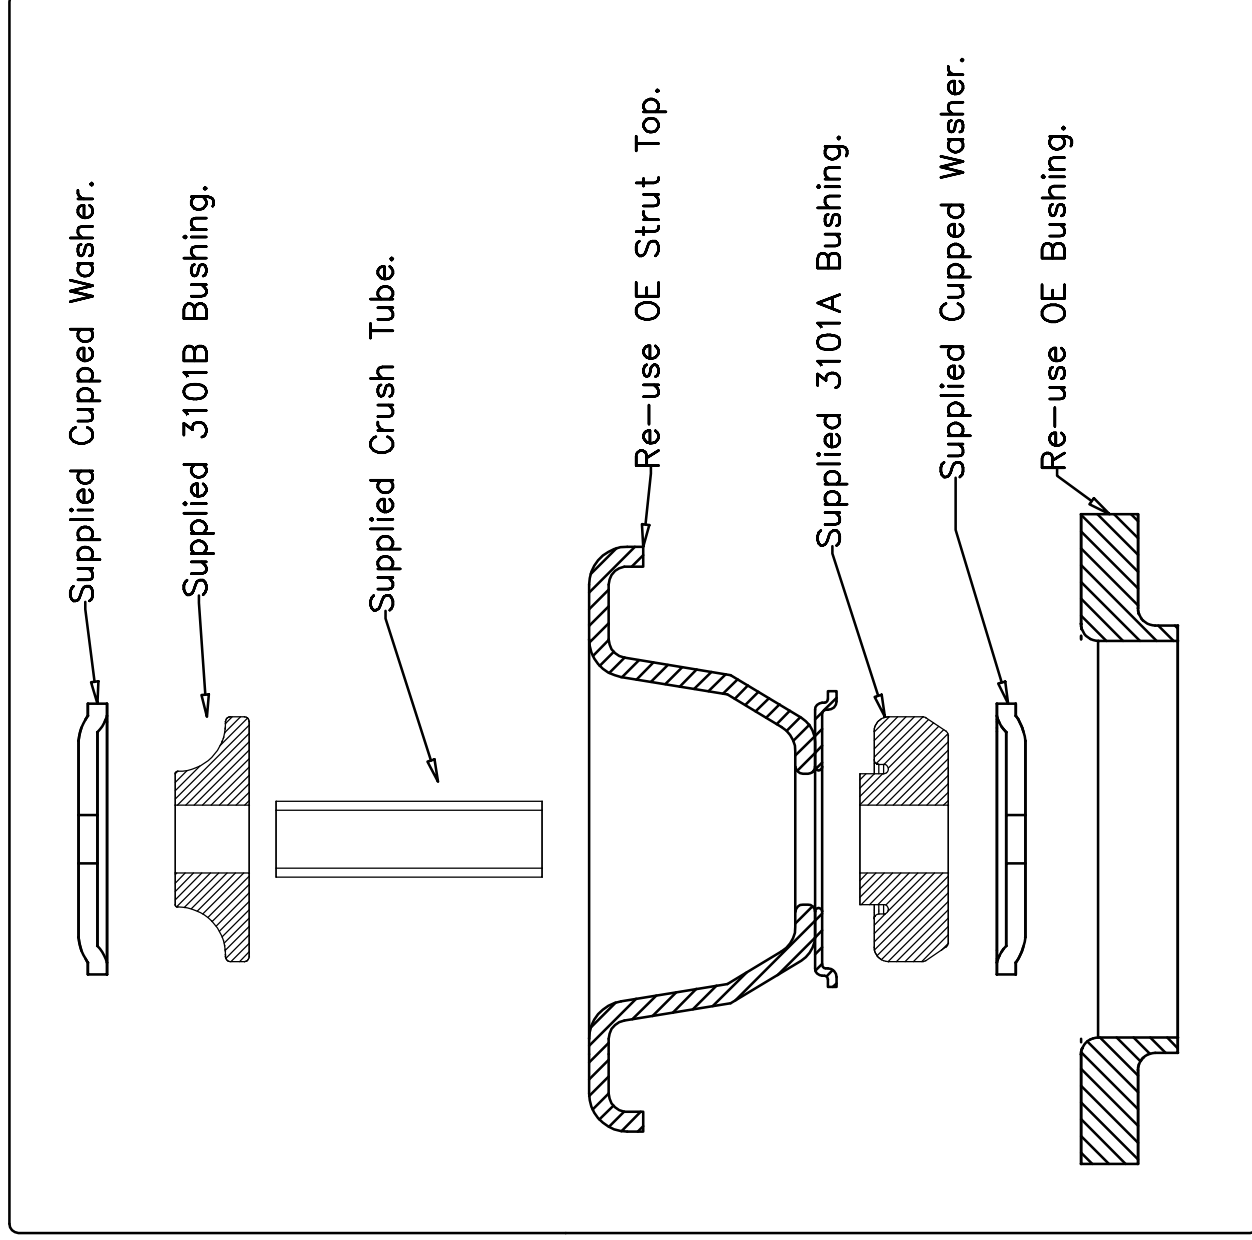

Z5363

Installation Guide

Front Upper Shock Mount Bushing

Suits : Mitsubishi Pajero NM – NW 5/00–on..
: Mitsubishi Montero NM – NW 5/00–on..
: Mitsubishi Shogun NM – NW 5/00–on..

(Always refer to the current catalogue for complete application listings).
N.B. This install guide should be used in conjunction with the workshop manual.