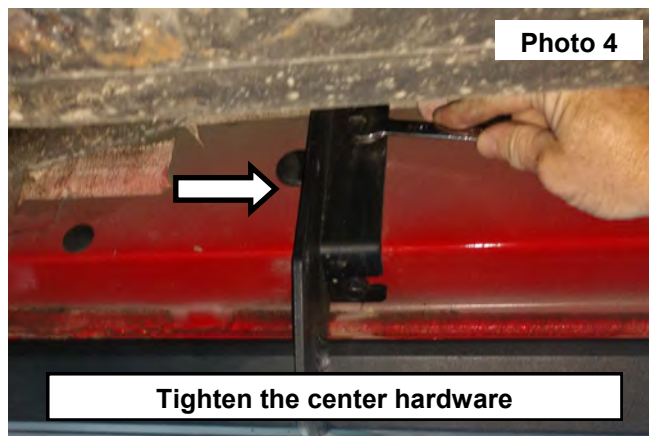

INSTALLATION INSTRUCTIONS

1. Install the step using (2) of the supplied 8mm x 30mm hex head bolts w/ washer into the center mount of the step and the body of the vehicle. **See Photo 1.**
2. Secure the front of the step to the body using (2) of the supplied 8mm x 30mm hex head bolts w/ washer into the front mount of the step and the body of the vehicle. Tighten using a 12mm socket. **See Photo 2.**

3. Secure the front of the step to the body using (2) of the supplied 8mm x 30mm hex head bolts w/ washer into the rear mount of the step and the body of the vehicle. Tighten using a 12mm socket. **See Photo 3.**
4. Tighten the center mount using a 12mm socket. **See Photo 4.**

5. Step shown installed. **See Photo 5.**

By purchasing any item sold by Rough Country, LLC, the buyer expressly warrants that he/she is in compliance with all applicable, State, and Local laws and regulations regarding the purchase, ownership, and use of the item. It shall be the buyers responsibility to comply with all Federal, State and Local laws governing the sales of any items listed, illustrated or sold. The buyer expressly agrees to indemnify and hold harmless Rough Country, LLC for all claims resulting directly or indirectly from the purchase, ownership, or use of the items.