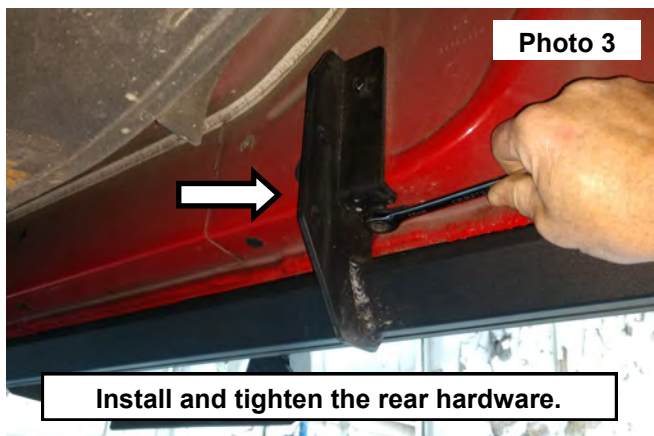

INSTALLATION INSTRUCTIONS

1. Install the step using (2) of the supplied 8mm x 30mm hex head bolts w/ washer into the center mount of the step and the body of the vehicle. **See Photo 1.**
2. Secure the front of the step to the body using (2) of the supplied 8mm x 30mm hex head bolts w/ washer into the front mount of the step and the body of the vehicle. Tighten using a 12mm socket. **See Photo 2.**

3. Secure the front of the step to the body using (2) of the supplied 8mm x 30mm hex head bolts w/ washer into the rear mount of the step and the body of the vehicle. Tighten using a 12mm socket. **See Photo 3.**
4. Tighten the center mount using a 12mm socket. **See Photo 4.**

5. Step shown installed. **See Photo 5.**

By purchasing any item sold by Rough Country, LLC, the buyer expressly warrants that he/she is in compliance with all applicable, State, and Local laws and regulations regarding the purchase, ownership, and use of the item. It shall be the buyers responsibility to comply with all Federal, State and Local laws governing the sales of any items listed, illustrated or sold. The buyer expressly agrees to indemnify and hold harmless Rough Country, LLC for all claims resulting directly or indirectly from the purchase, ownership, or use of the items.