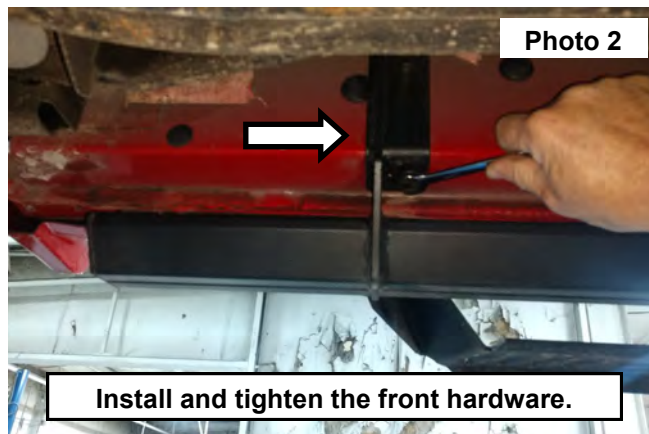

Periodically check all hardware for tightness.

KIT CONTENTS:
Driver Side Step x1
Pass Side Step x1

TOOLS NEEDED:
12mm Wrench or Socket

HARDWARE INCLUDED:
8mm x 30mm hex head bolts w/
washer x12

Torque Specs:

INSTALLATION INSTRUCTIONS

1. Install the step using (2) of the supplied 8mm x 30mm hex head bolts w/ washer into the center mount of the step and the body of the vehicle. **See Photo 1.**
2. Secure the front of the step to the body using (2) of the supplied 8mm x 30mm hex head bolts w/ washer into the front mount of the step and the body of the vehicle. Tighten using a 12mm socket. **See Photo 2.**