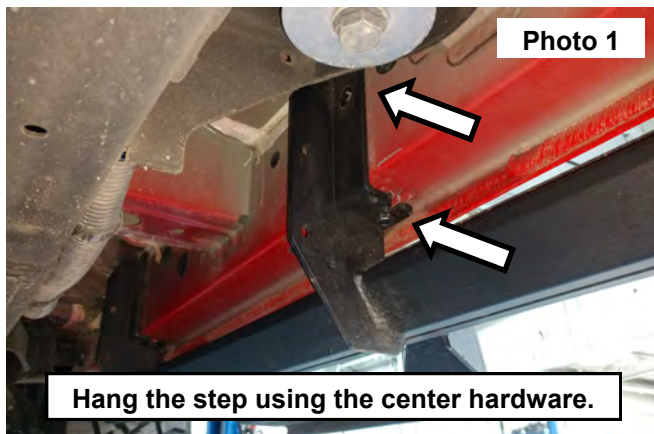

Periodically check all hardware for tightness.

KIT CONTENTS:
Driver Side Step x1
Pass Side Step x1

TOOLS NEEDED:
12mm Wrench or Socket

HARDWARE INCLUDED:
8mm x 30mm hex head bolts w/
washer x12

Torque Specs:

INSTALLATION INSTRUCTIONS

1. Install the step using (2) of the supplied 8mm x 30mm hex head bolts w/ washer into the center mount of the step and the body of the vehicle. **See Photo 1.**
2. Secure the front of the step to the body using (2) of the supplied 8mm x 30mm hex head bolts w/ washer into the front mount of the step and the body of the vehicle. Tighten using a 12mm socket. **See Photo 2.**