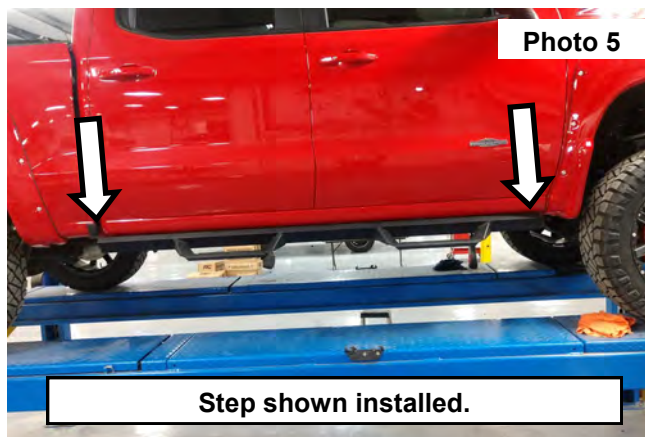

5. Step shown installed. **See Photo 5.**