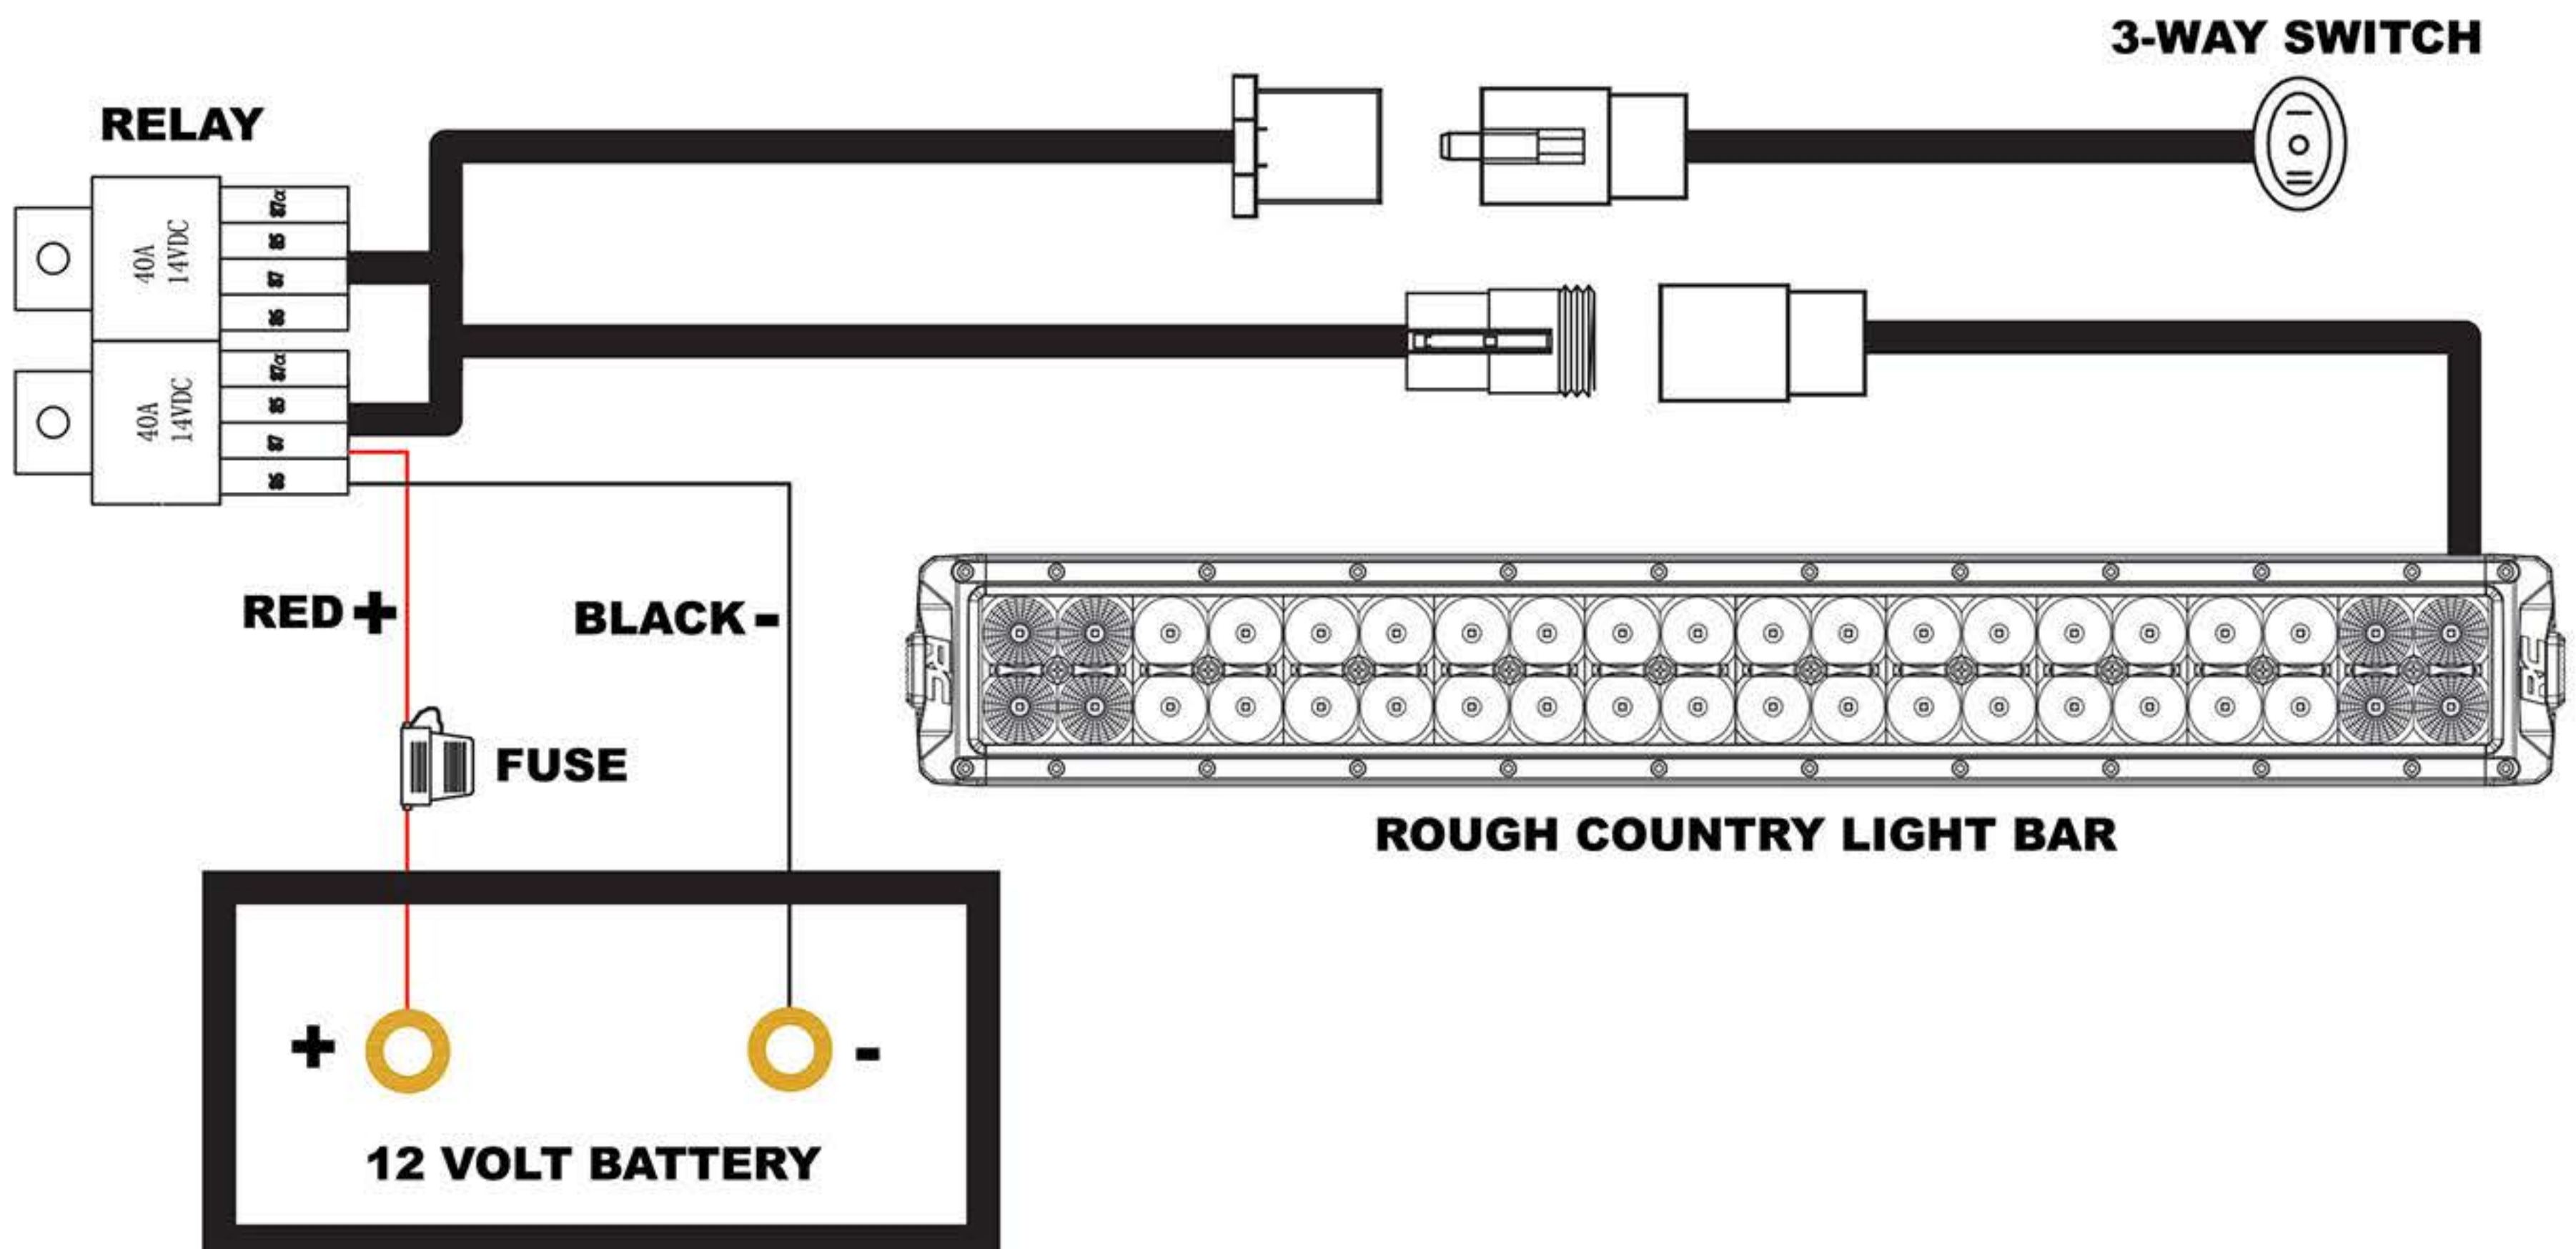

Congratulations on the purchase of your new Rough Country Lighting Systems product!

Rough Country offers several different lighting products and mounting systems for your LED and Halogen light kits.

Please refer to the specific design of your model. In general, lighting systems have various different mounting options. Use the fasteners included with the light for your specific application. Most lights can be mounted on the bottom or flange mounted from the rear.

Thank you and we hope you enjoy your new Rough Country Lighting Systems product!

INSTALLATION INSTRUCTIONS

1. Locate an appropriate location in the vehicle for the switch mounting.
2. Route the harness to the mounting location. Do not secure at this time. The wiring will be zip-tied after the lights are installed and adjusted to ensure the wiring can reach the lights.
Beware of sharp edges, abrasive surfaces and heat sources. Re-route wiring as needed. Make sure when mounting the relay, attach in a dry area where the wires coming out of the relay are facing down.
3. After the lights are mounted, the wiring harness simply plugs into the light pigtail. Take care not to damage the wires.
4. Attach the red terminal to the Positive (+) side of the battery, or any 12DC source.
5. Secure the black terminal to a suitable ground, or the Negative (-) side of the battery.
6. **▲ NOTICE** Some lights have multiple positive and negative wires.
6. Secure any part of the wiring harness away from hazards using zip ties.