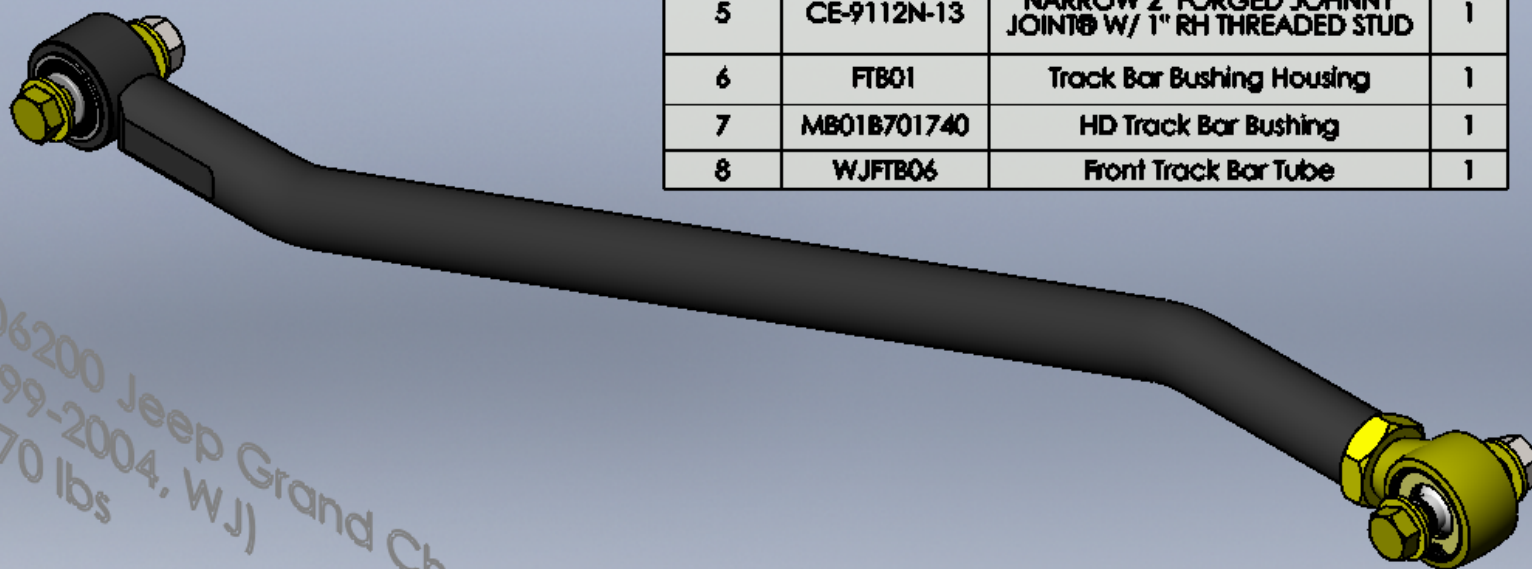

ITEM NO.	PART NUMBER	DESCRIPTION	QTY.
1	0169578	1"-14 ASTM J995 Grade 5 Yellow Zinc Finish Steel Jam Nut	1
2	18947	9/16"-18 x 3" Yellow Zinc Finish SAE J429 Grade 8 Hex Cap Screw	2
3	33818	9/16" Yellow Zinc Finish SAE Thru-Hardened Flat Washer	4
4	37310	9/16"-18 Zinc Finish Grade C Top Lock Nut	2
5	CE-9112N-13	NARROW 2" FORGED JOHNNY JOINT® W/ 1" RH THREADED STUD	1
6	FTB01	Track Bar Bushing Housing	1
7	MB01B701740	HD Track Bar Bushing	1
8	WJFTB06	Front Track Bar Tube	1

4506200 Jeep Grand Cherokee Adjustable Front Track Bar  
 (1999-2004, WJ)  
 11.70 lbs