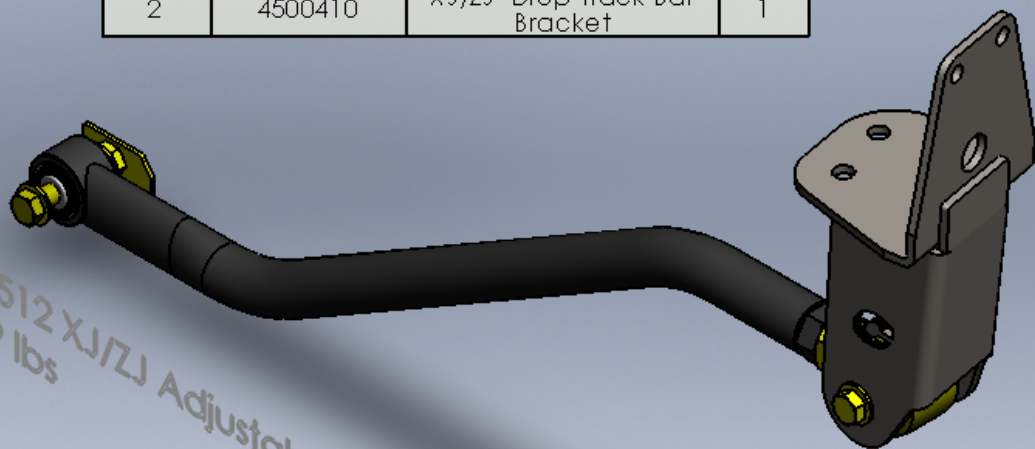

ITEM NO.	PART NUMBER	DESCRIPTION	QTY.
1	4500200	TJ/LJ/XJ/ZJ Adjustable Front Track Bar	1
2	4500410	XJ/ZJ Drop Track Bar Bracket	1

A500512 XJ/ZJ Adjustable Front Track Bar W/Drop Bracket
16.79 lbs